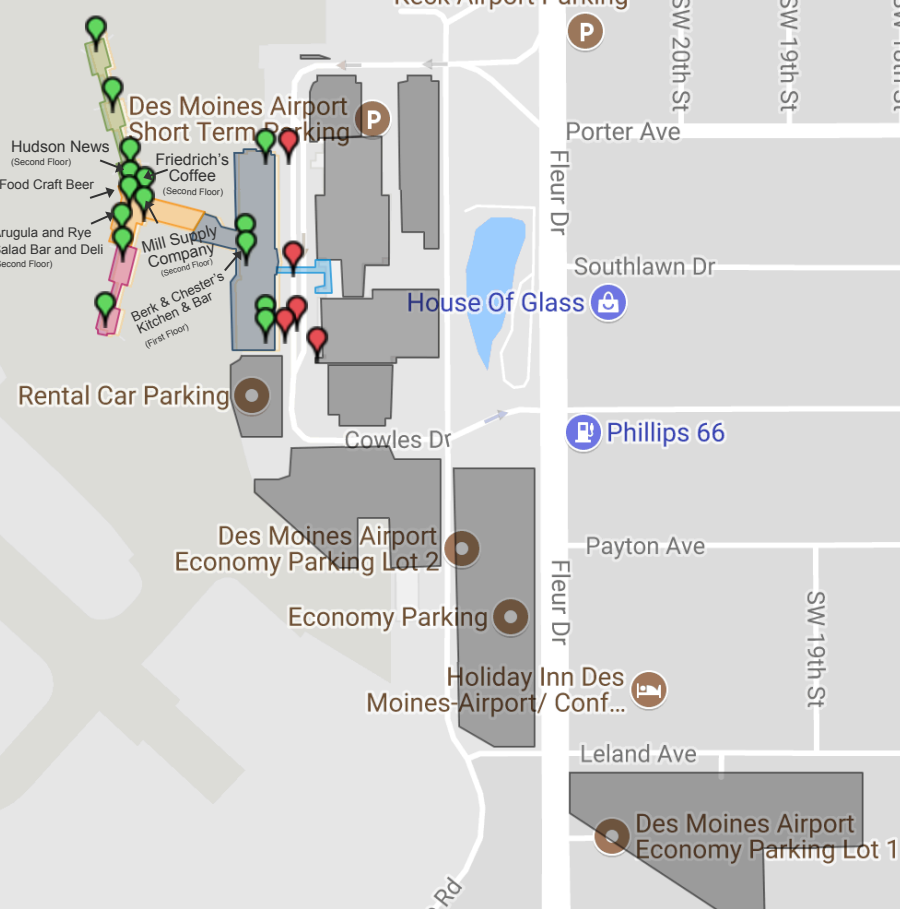

-  Lower Level
-  Upper Level
-  C Concourse
-  A Concourse
-  Skywalk
-  Parking
-  360° Tour
-  Points of Interest

(Click Map For Details)

Hampton Inn Des Moines Airport
 Hackley Ave
 Fleur Storage
 AmeriInn Hotel & Suites Des Moines Airport
 Quality Inn & Suites Des Moines Airport
 Frazier Ave
 Kenyon Ave
 NE Service Rd
 Keck Airport Parking
 Porter Ave
 Fleur Dr
 Southlawn Dr
 House Of Glass
 Phillips 66
 Cowles Dr
 Payton Ave
 Holiday Inn Des Moines-Airport/ Conf...
 Leland Ave
 Des Moines Airport Economy Parking Lot 1
 Army Post Rd
 Ramada Des Moines Airport
 SE Service Rd
 Littell Ave
 Fleur Dr
 S Airport Frontage Rd
 Army Post Rd

Hudson News (Second Floor)
 Portermill Food Craft Beer (Second Floor)
 Arugula and Rye Salad Bar and Deli (Second Floor)
 Friedrich's Coffee (Second Floor)
 Mill Supply Company (Second Floor)
 Berk & Chester's Kitchen & Bar (First Floor)
 Rental Car Parking
 Des Moines Airport Short Term Parking
 Des Moines Airport Economy Parking Lot 2
 Economy Parking
 Johnny's Italian Steakhouse Des Moines
 Fairfield Inn & Suites by Marriott Des...
 Iowa Annual Conference of the United...
 Eurofins Nutrition Analysis Center

SW-17th St
 SW-16th Pl
 SW-20th St
 SW-19th St
 SW-18th St
 SW-17th St
 SW-16th St
 SW-15th St
 SW-19th St
 SW-18th St
 SW-17th St
 SW-15th St
 SW-28th St
 SW-22nd St

Smitty's Tenderloin
 Pizza Hut
 (Click Map For Details)