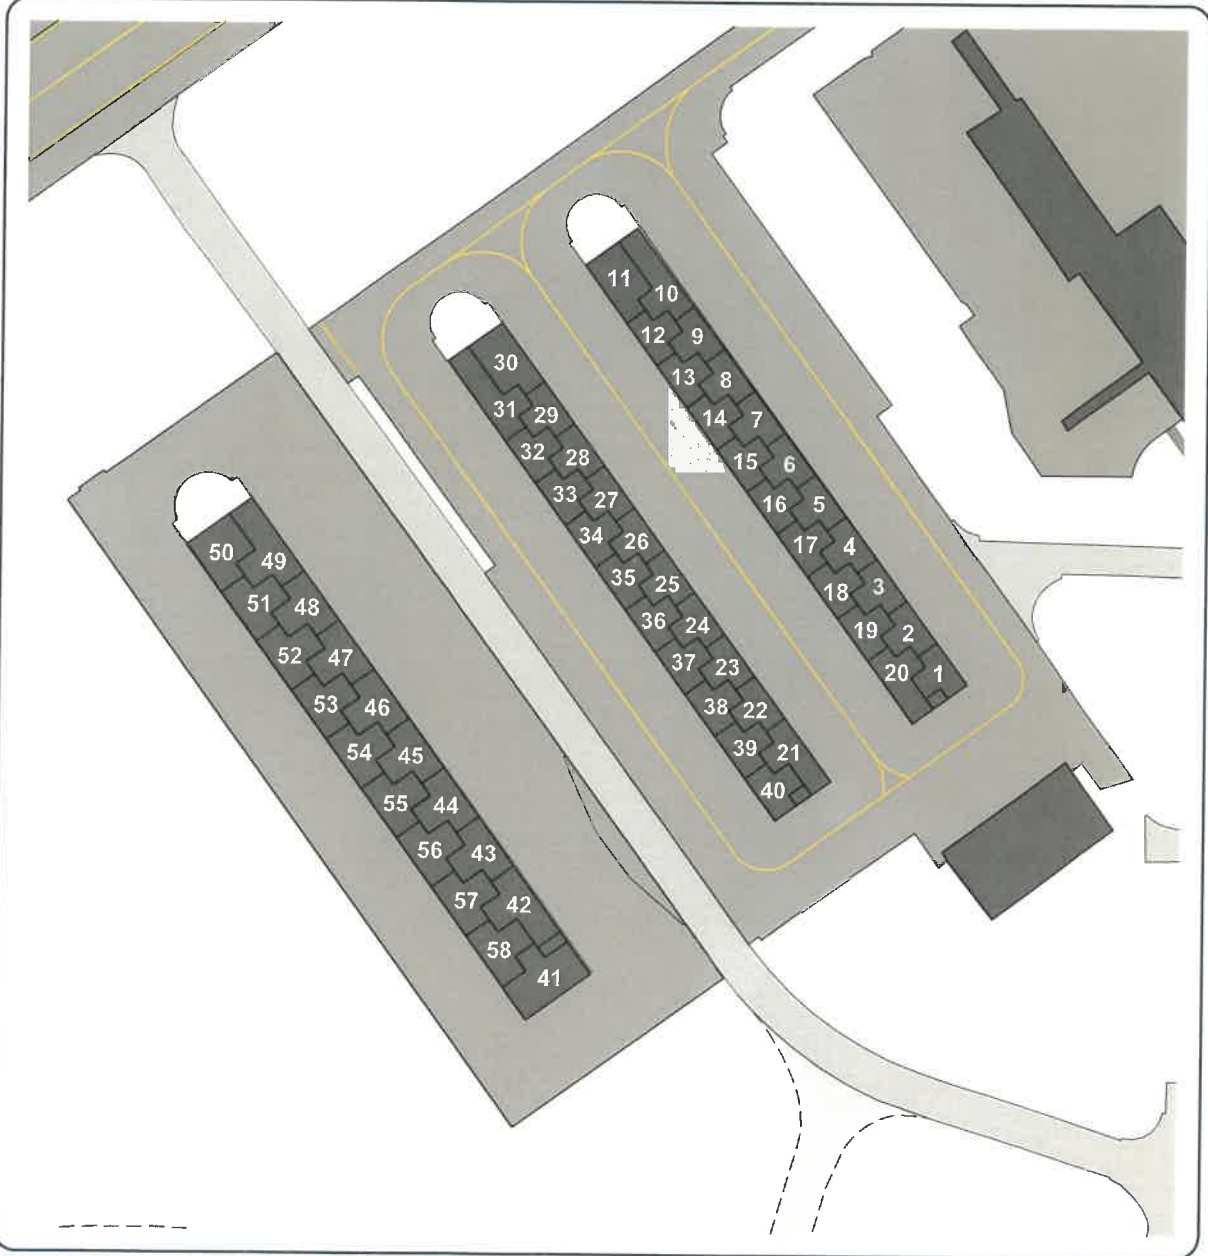

HANGARS CURRENTLY AVAILABLE AT DES MOINES INTERNATIONAL AIRPORT

List current as of December 4, 2018

HANGAR NO.	MONTHLY RENT	SQ. FT.	DOOR WIDTH	HANGAR DEPTH	UTILITIES INCL?	HEAT AVAIL?
21	\$220	1200	40'	32'	Y	N
35	\$200	1000	40'	32'	Y	N
41	\$700	1997	48'	43' 10"	N	Y
45	\$300	1358	45'	38'	N	N
46	\$300	1358	45'	38'	N	N
48	\$300	1355	45'	38'	N	N
57	\$430	1347	45'	38'	N	Y

EXHIBIT A

LEASED PREMISES - T-HANGAR BUILDING LAYOUTS

LEASEHOLDER
DES MOINES AIRPORT AUTHORITY

LESSEE
N/A

4/18/2018 C:\Projects\DSM_1402018\18-E00318-E003_Pkty Lease Exhibits.dwg

PRINT DATE:
4/18/2018

EXH. A