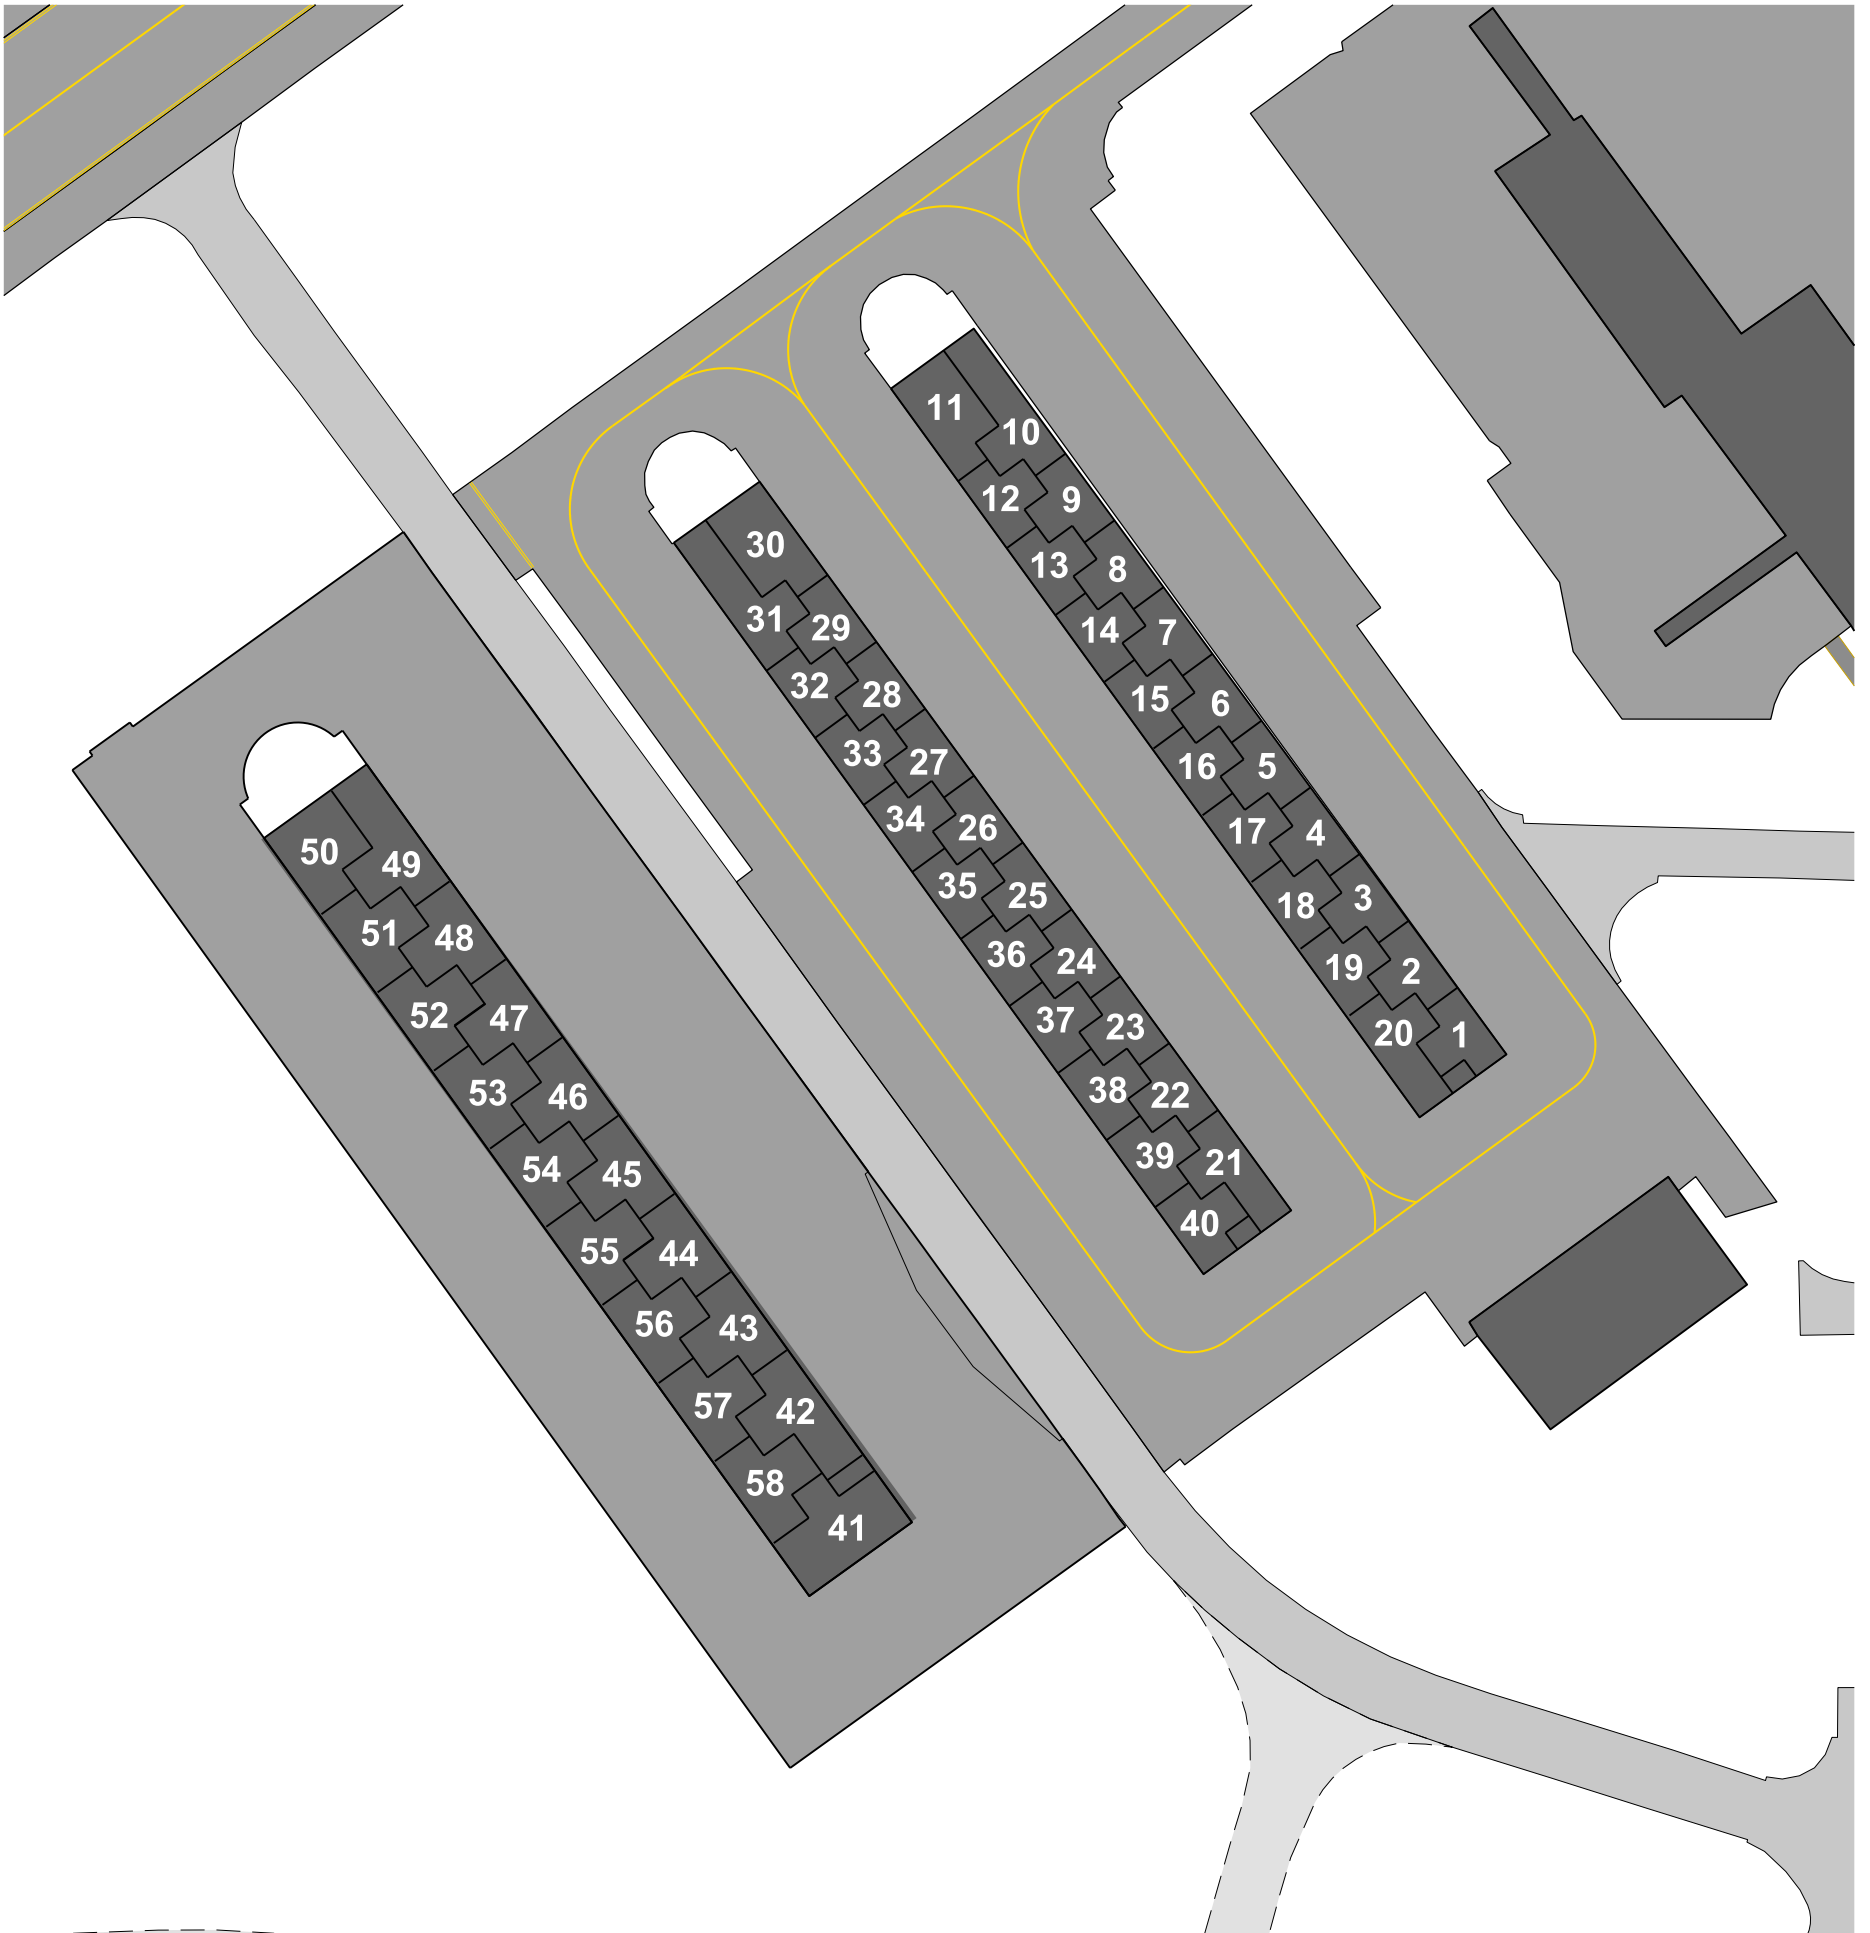

HANGARS CURRENTLY AVAILABLE AT DES MOINES INTERNATIONAL AIRPORT

List current as of June 3, 2019

HANGAR NO.	MONTHLY RENT	SQ. FT.	DOOR WIDTH	HANGAR DEPTH	UTILITIES INCL?	HEAT AVAIL?
20	$225	1200	40'	32'	Y	N
29	$205	1000	40'	32'	Y	N
41	$700	1997	48'	43' 10"	N	Y
46	$300	1358	45'	38'	N	N
48	$300	1355	45'	38'	N	N
57	$430	1347	45'	38'	N	Y

EXHIBIT A

LEASED PREMISES - T-HANGAR BUILDING LAYOUTS

LEASEHOLDER
DES MOINES AIRPORT AUTHORITY

LESSEE
N/A

4/18/2018 C:\Projects\DSM_Intl\2018\18-E003\18-E003_Bldg_Lease Exhibits.dgn