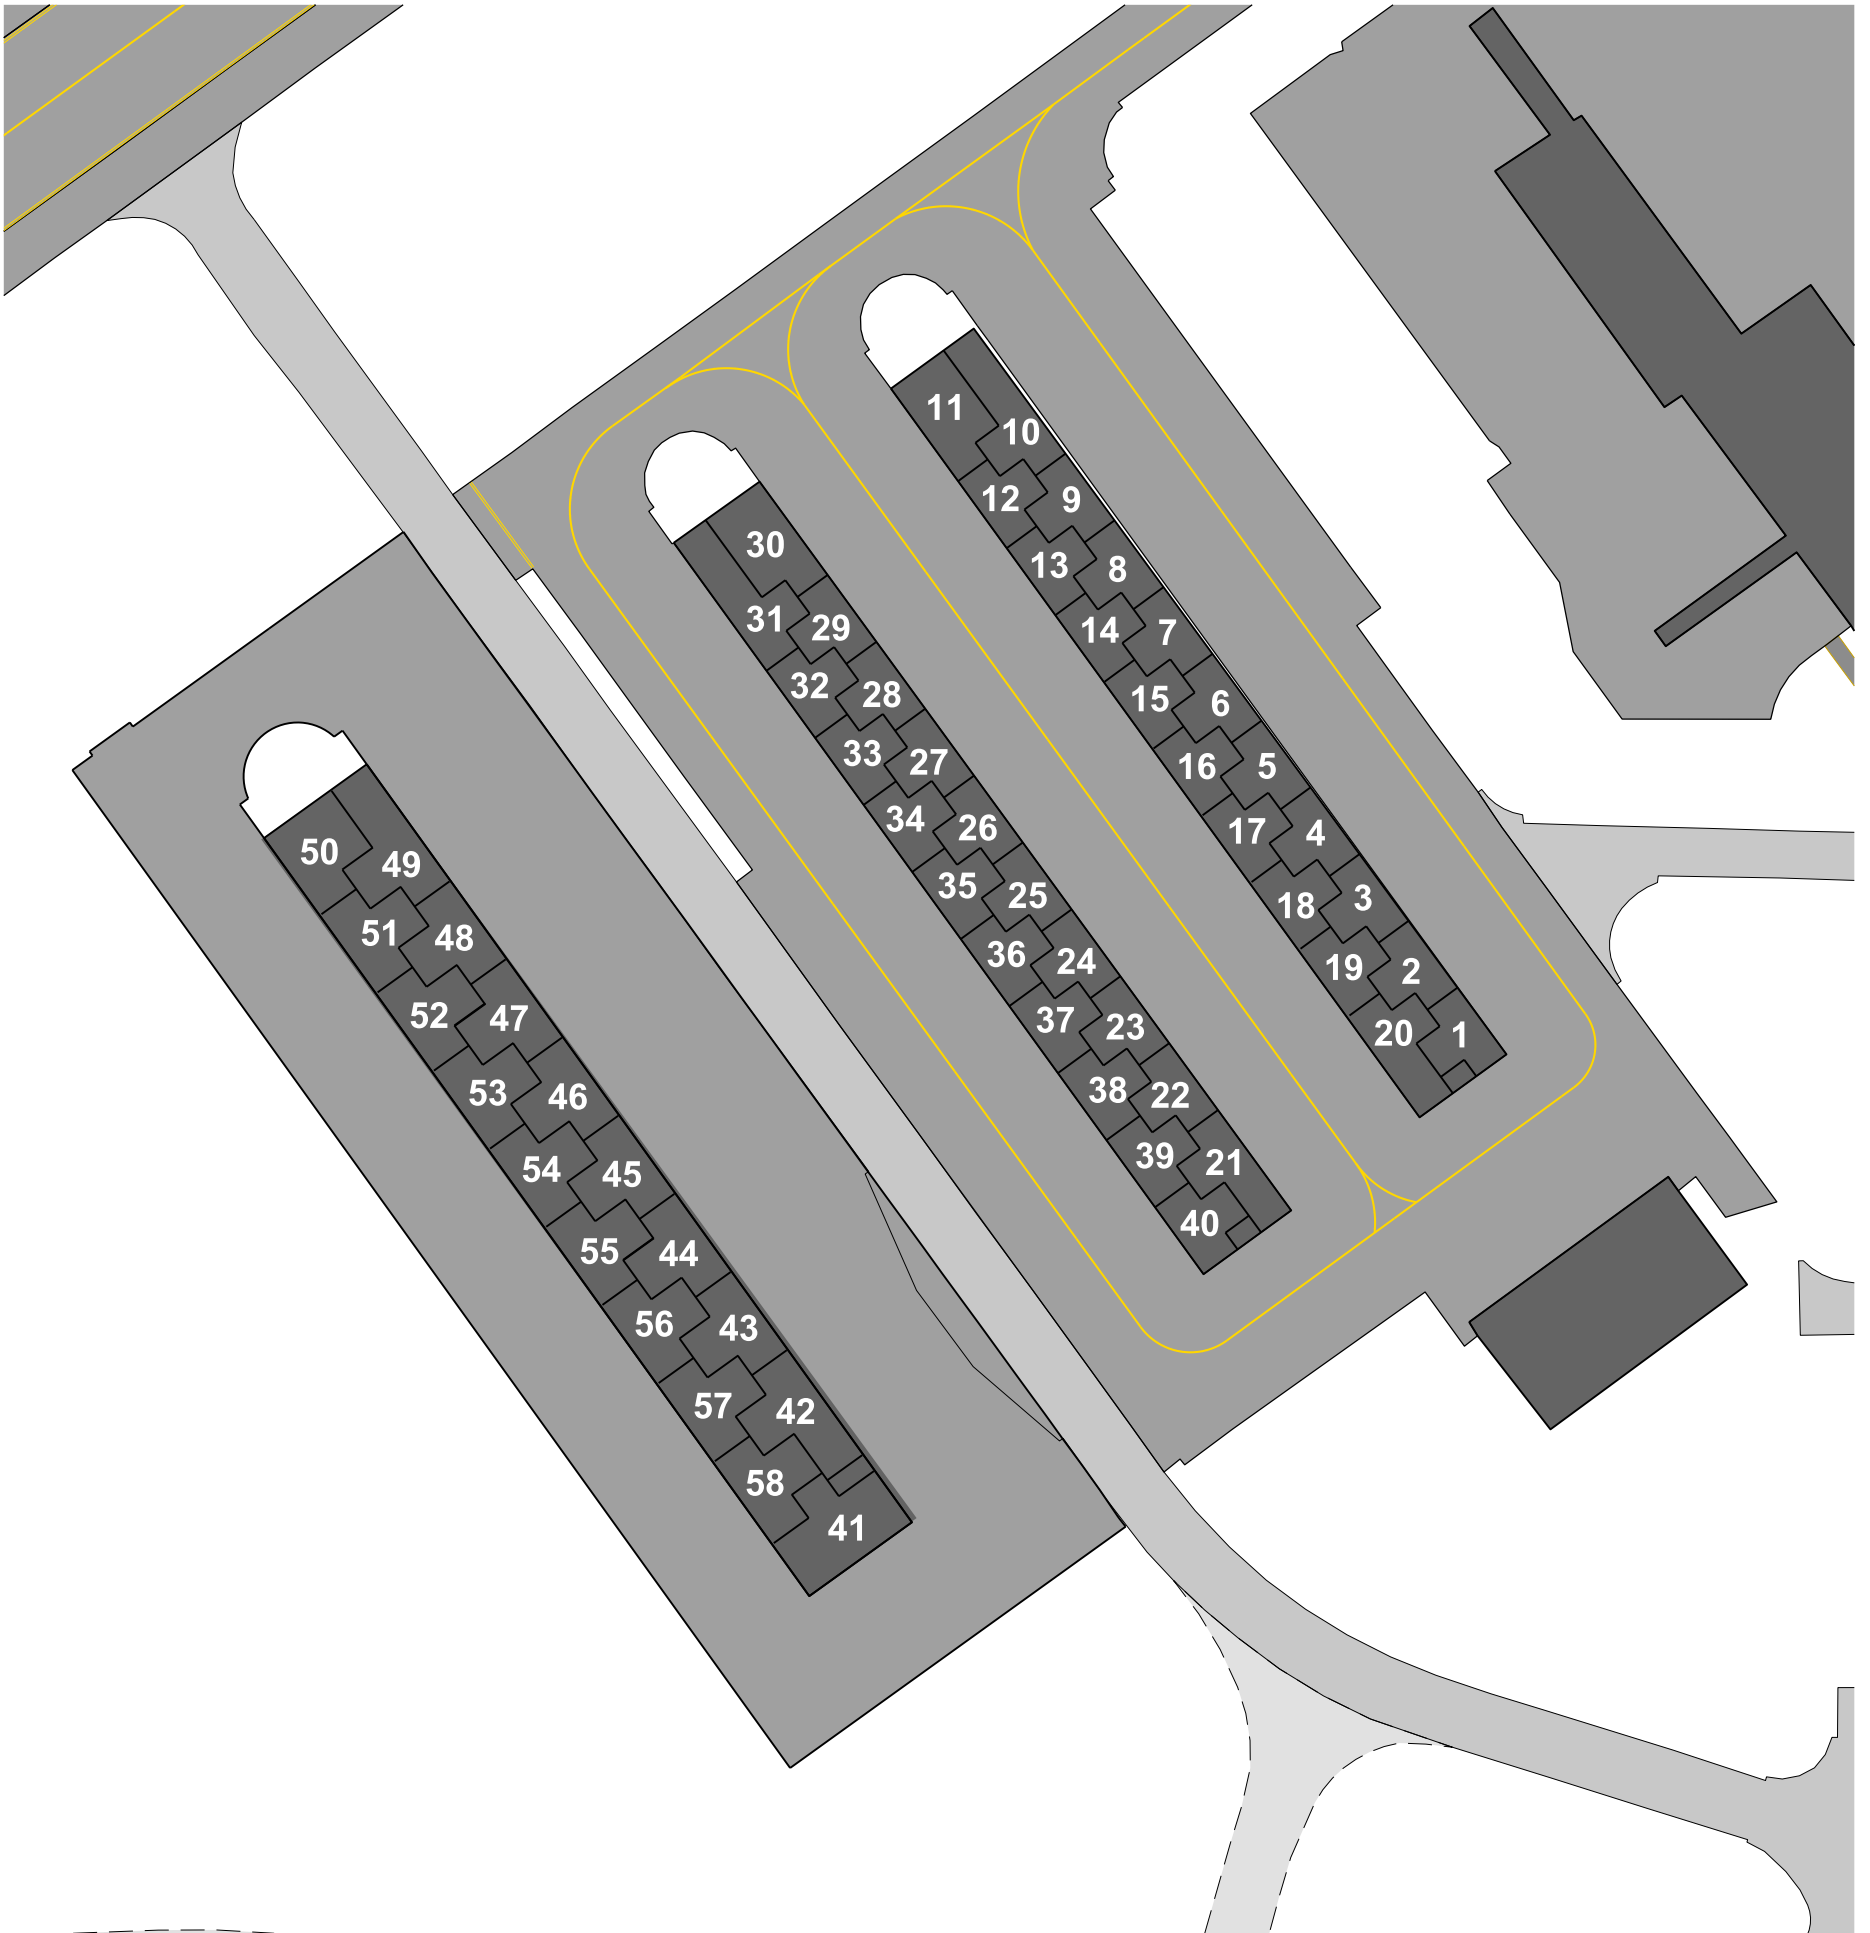

HANGARS CURRENTLY AVAILABLE AT DES MOINES INTERNATIONAL AIRPORT

List current as of January 28, 2019

HANGAR NO.	MONTHLY RENT	SQ. FT.	DOOR WIDTH	HANGAR DEPTH	UTILITIES INCL?	HEAT AVAIL?
20	\$225	1200	40'	32'	Y	N
21	\$225	1200	40'	32'	Y	N
41	\$700	1997	48'	43' 10"	N	Y
45	\$300	1358	45'	38'	N	N
46	\$300	1358	45'	38'	N	N
48	\$300	1355	45'	38'	N	N
57	\$430	1347	45'	38'	N	Y

EXHIBIT A

LEASED PREMISES - T-HANGAR BUILDING LAYOUTS

LEASEHOLDER
DES MOINES AIRPORT AUTHORITY

LESSEE
N/A

4/18/2018 C:\Projects\DSM_Intl\2018\18-E003\18-E003_Bldg_Lease Exhibits.dgn

SCALE: 1"= 120'

PRINT DATE:
4/18/2018